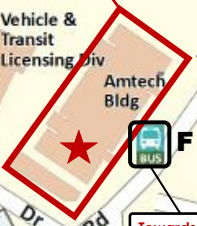

BUS/MRT ROUTE

HEADQUARTERS
 159 Sin Ming Road #05-03
 Lobby 1 Amtech Building
 Singapore 575625

Vehicle & Transit Licensing Div
 Amtech Bldg

Alight at Blk 26 Marymount Road
Bus-Stop D (53121):
 54, 74, 851, 852
 4-5 minutes walk